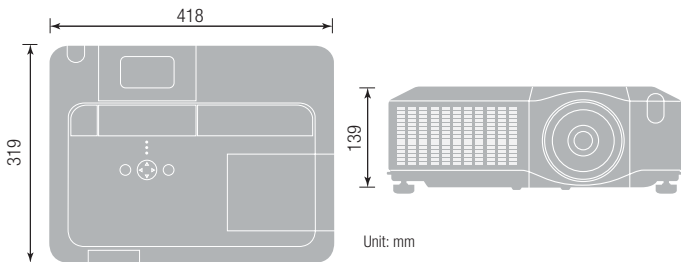

Image Size 4:3				
Screen Size (Diagonal)	Projection Distance (a)		Screen Height (cm)	
	min. (m)	max. (m)	b (top)	c (bottom)
40" (1.0)	1.2	1.4	55.0	6.0
60" (1.5)	1.8	2.2	82.0	9.0
100" (2.5)	3.0	3.7	137.0	15.0
150" (3.8)	4.6	5.5	206.0	23.0
200" (5.1)	6.1	7.4	274.0	30.0
300" (7.6)	9.2	11.1	411.0	46.0
350" (8.9)	10.8	13.0	480.0	53.0

Image Size 16:9				
Screen Size (Diagonal)	Projection Distance (a)		Screen Height (cm)	
	min. (m)	max. (m)	b (top)	c (bottom)
40" (1.0)	1.3	1.6	51.0	-2.0
60" (1.5)	2.0	2.4	77.0	-2.0
100" (2.5)	3.3	4.0	129.0	-4.0
150" (3.8)	5.0	6.0	193.0	-6.0
200" (5.1)	6.7	8.0	257.0	-8.0
300" (7.6)	10.0	12.1	386.0	-12.0
350" (8.9)	11.7	14.1	450.0	-15.0

POWER

Power supply	100-120V/220-240V, auto switching
Power consumption	460W

PHYSICAL

Dimensions (W x H x D)	418 x 139 x 319mm (excluding feet and extrusions)
Weight	7.1Kg
Noise level	35dB (Normal Mode)/29dB (Eco Mode)
Air filter	Hybrid