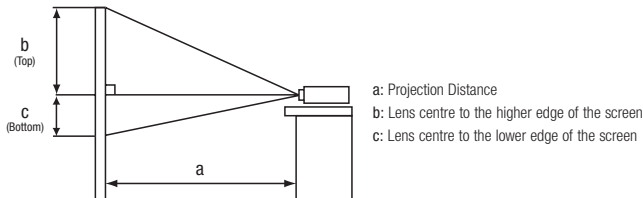

Image Size 4:3				
Screen Size (Diagonal)	Projection Distance (a)		Screen Height (cm)	
	min. (m)	max. (m)	b (top)	c (bottom)
40" (1.0)	1.2	1.4	55.0	6.0
60" (1.5)	1.8	2.2	82.0	9.0
100" (2.5)	3.0	3.7	137.0	15.0
150" (3.8)	4.6	5.5	206.0	23.0
200" (5.1)	6.1	7.4	274.0	30.0
300" (7.6)	9.2	11.1	411.0	46.0
350" (8.9)	10.8	13.0	480.0	53.0

Image Size 16:9				
Screen Size (Diagonal)	Projection Distance (a)		Screen Height (cm)	
	min. (m)	max. (m)	b (top)	c (bottom)
40" (1.0)	1.3	1.6	51.0	-2.0
60" (1.5)	2.0	2.4	77.0	-2.0
100" (2.5)	3.3	4.0	129.0	-4.0
150" (3.8)	5.0	6.0	193.0	-6.0
200" (5.1)	6.7	8.0	257.0	-8.0
300" (7.6)	10.0	12.1	386.0	-12.0
350" (8.9)	11.7	14.1	450.0	-15.0