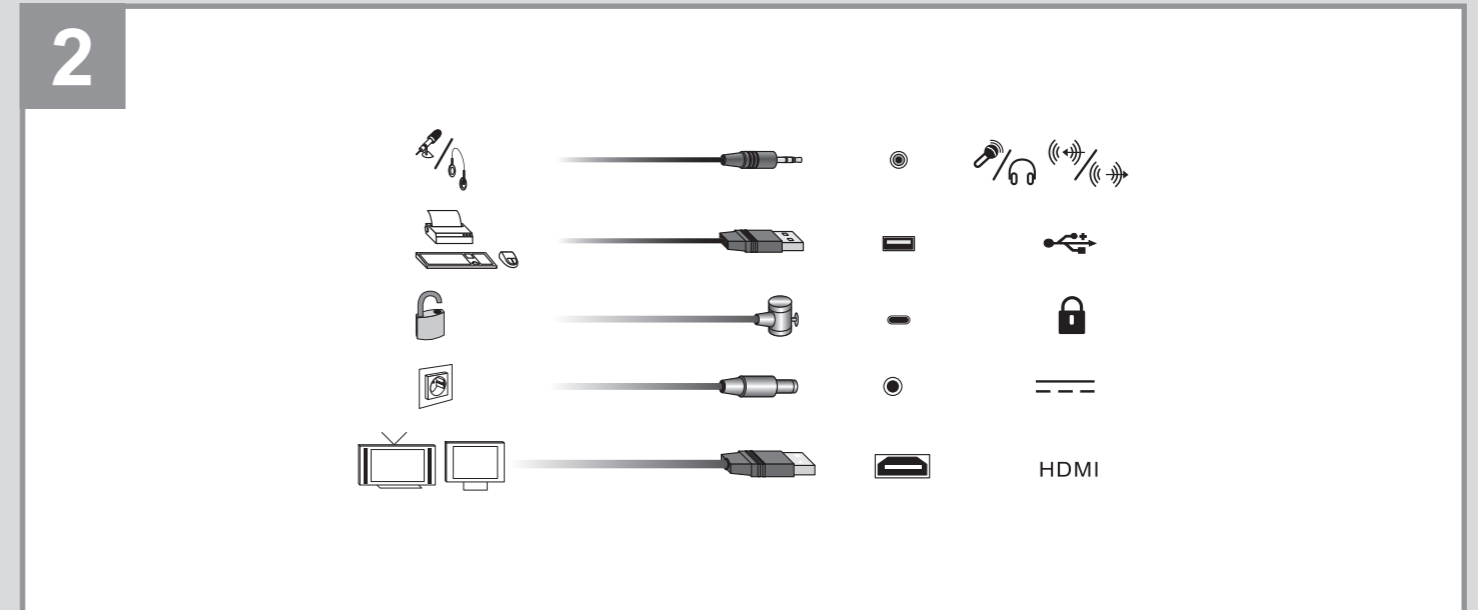

Quick Start Guide

Published by
Fujitsu Technology Solutions GmbH
Mies-van-der-Rohe-Straße 8
80807 München, Germany

Creation
Xerox Global Services

Edition: 1
2012/02

Fujitsu Technology Solutions Order No.: A26391-K348-Z310-1-8N19