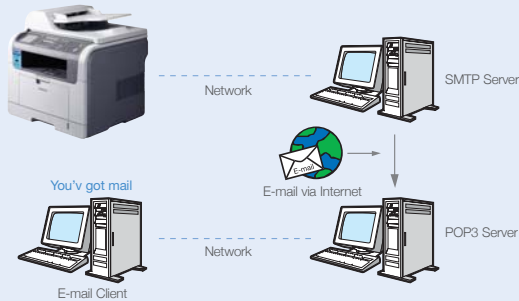

High Paper Input Capacity :

You won't have to worry about running out of paper in the middle of a huge print job with the SCX-5530FN/5330N. With a convenient 550 page paper capacity composed of 250 sheets in the standard tray, an optional 250-sheet tray and 50 page MP, you'll save time printing what you really need.

imagine a true upgrade with digital scanner and fax

Scan to E-mail

Powerful Scan to E-mail solution let you e-mail documents to anyone in the world directly from your SCX-5530FN/5330N. Simply choose your scan, start the addresses you want to send and your documents will be in the recipients' inboxes in moments.