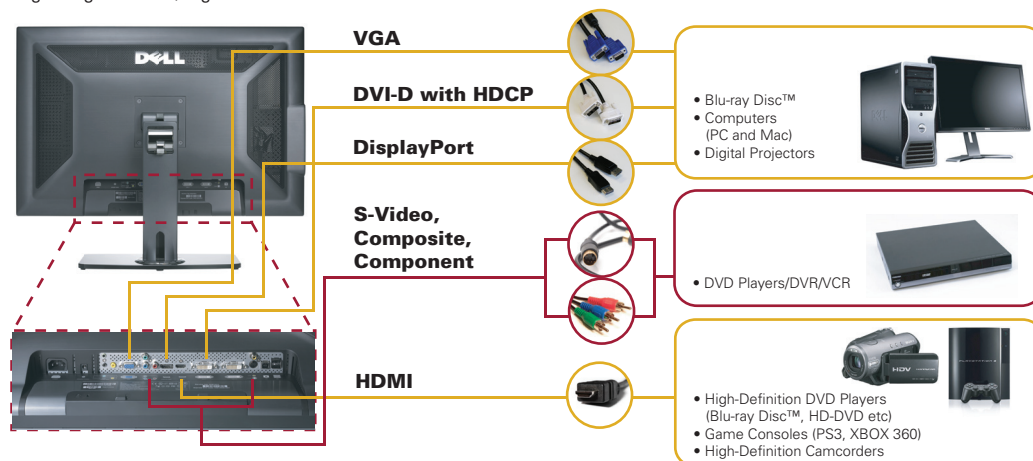

Extensive connectivity options including VGA, DVI-D with HDCP, S-Video, Component, Composite and HDMI allow you to hook up to most PCs and electronic devices. Dell™ UltraSharp™ 3008WFP is one of the first flat panel monitors to offer DisplayPort connectivity, industry-endorsed technology that allows high-definition content to be displayed on PCs.

EXTENSIVE CONNECTIVITY FOR ENHANCED MULTIMEDIA EXPERIENCE

- Advanced connectivity support for multiple usage modes ranging from desktop, video, entertainment and gaming.
- The first display in the market to support DisplayPort technology, the latest digital video interface standard for PCs that allows playback of high-definition digital video content.
- HDMI connectivity allows playback of high-definition content from consumer devices such as HD-DVD, Blu-ray Disc™, gaming consoles, digital cameras and camcorders.

DESIGNED FOR COMFORT AND EASE-OF-USE

- Comprehensive screen adjustability options:

1) Height Adjustment (90mm up or down)

2) Tilt (3° forward and 19° backward)

3) Swivel (30° left and right)

- 4 USB 2.0 high speed ports for easy connection of peripheral devices such as cameras, USB keys or mouse.
- Easy-to-reach integrated 9-in-2 card reader allows easy download of photos or files, without needing to reach under the desk.