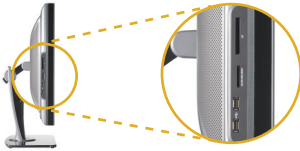

EXTENSIVE CONNECTIVITY FOR ENHANCED MULTIMEDIA EXPERIENCE

- Advanced connectivity support for multiple usage modes ranging from desktop, video, entertainment and gaming.
- The first display in the market to support DisplayPort technology, the latest digital video interface standard for PCs that allows playback of high-definition digital video content.
- HDMI connectivity allows playback of high-definition content from consumer devices such as HD-DVD, Blu-ray Disc™, gaming consoles, digital cameras and camcorders.

DESIGNED FOR COMFORT AND EASE-OF-USE

- Comprehensive screen adjustability options:

1) Height Adjustment (90mm up or down)

2) Tilt (3° forward and 19° backward)

3) Swivel (30° left and right)

- 4 USB 2.0 high speed ports for easy connection of peripheral devices such as cameras, USB keys or mouse.
- Easy-to-reach integrated 9-in-2 card reader allows easy download of photos or files, without needing to reach under the desk.